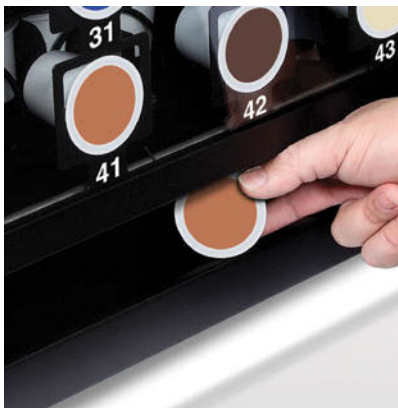

- **256 pod capacity**
- **Glass front display with simple live menu changeability**
- **Accepts industry standard cash and cashless payment systems**
- **Standard keypad with Braille identification**
- **Compact all-in-one design fits on counter tops**
- **Full sales & accounting features**
- **iVend® guaranteed delivery**
- **Energy saving LED lighting**
- **Built-in security & anti-cheat**
- **Manufactured in the USA**

K-TOP

16 Select Coffee Pod Merchandiser

Small footprint allows placement on standard 36" counter top with 18" cabinet to counter spacing.

Features

- Glass front display with simple live menu changeability
- Standard keypad with Braille identification
- MDB support for industry standard payment systems
- DEX capable
- Electronic pricing
- Fully integrated controller with sales and accounting features:
 - Price setting by selection, row or machine
 - Programmable space to sales setting
 - Free vend and Combo vend modes
 - Time of day discounting
 - Time of day shutdown modes for energy savings and controlled vend times
 - Programmable scrolling point of sale messages
 - Programmable coupon and token values
 - Coin and bill rejection rate counts
 - Accountability display by selection, row or machine
- iVend® Guaranteed Delivery System
- Energy saving LED lighting

Slide out trays with proven coil dispensing system makes loading quick and easy.

Live Product Display
Cups quickly slide in or out of support frame slots located just behind glass for fast flavor changes

Standard Coin Changer
Top insert coin changer with manual coin return and side change payout.

Standard Peripheral Opening Accepts Industry Standard MDB Cash and Cashless Payment Systems

iVend® Guaranteed Delivery System
Keeps customers satisfied and reduces service calls for misloaded product.