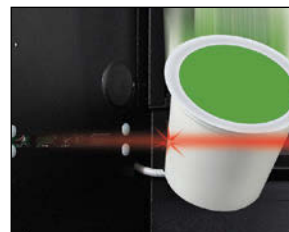

iVend® Guaranteed Delivery System
Keeps customers satisfied and reduces service calls for misloaded product.