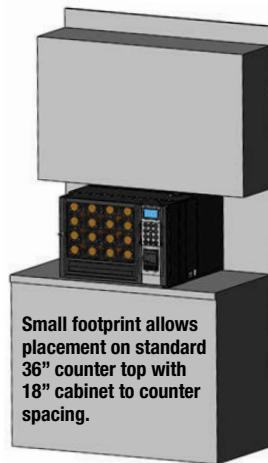

K-TOP

16 Select Coffee Pod Merchandiser

Small footprint allows placement on standard 36" counter top with 18" cabinet to counter spacing.

Features

- Glass front display with simple live menu changeability
- Standard keypad with Braille identification
- MDB support for industry standard payment systems
- DEX capable
- Electronic pricing
- Fully integrated controller with sales and accounting features:
  - Price setting by selection, row or machine
  - Programmable space to sales setting
  - Free vend and Combo vend modes
  - Time of day discounting
  - Time of day shutdown modes for energy savings and controlled vend times
  - Programmable scrolling point of sale messages
  - Programmable coupon and token values
  - Coin and bill rejection rate counts
  - Accountability display by selection, row or machine
- iVend® Guaranteed Delivery System
- Energy saving LED lighting