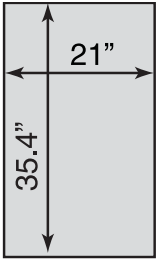

Machine Footprint

Note: Satellite model not compatible with snack or food machine equipped with automatic delivery lift.

BC6 Bottle & Can Cold Drink Merchandiser						
	BC6 Stand Alone			BC6 Satellite		
Selections	6 Items					
Capacity	12 Oz. Cans – 312; 20 Oz.& 24 Oz. Bottles - 138; or combination of containers					
Selection Pricing	Individual from $0 to $99.95					
Payment Systems	Premium Electronic Coin Acceptor; $1 & $5 Bill Acceptor			Payment through host snack machine		
Electrical Requirements	120 VAC, 6 Amps; (230 VAC, 3 Amps)					
Refrigeration	Environmentally Friendly 1/3+ HP Sealed System with R-134a Refrigerant					
Dimensions	Height	72" (183 cm)	Width	21" (53 cm)	Depth	35.4" (90 cm)
Net Weight	*491 lbs. (222.7 kg) *Varies with options.			467 lbs. (211.8 kg)		
Standard Features	LED Lighting, Money Back Vend Sensor System					
Options	Credit/Debit Card Reader					

Distributed By
VENDING MACHINE SALES
4225 Fleur Dr. Des Moines, IA 50321
Phone Toll Free: 1-(888)401-8363 | 1-(800)313-1821
Website: <http://www.vendingpriceline.com>