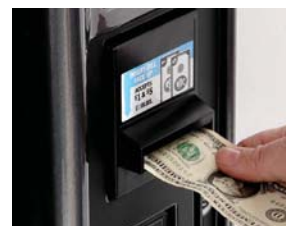

Premium Currency Acceptors
Includes standard electronic coin acceptor and $1 & $5 bill acceptor.